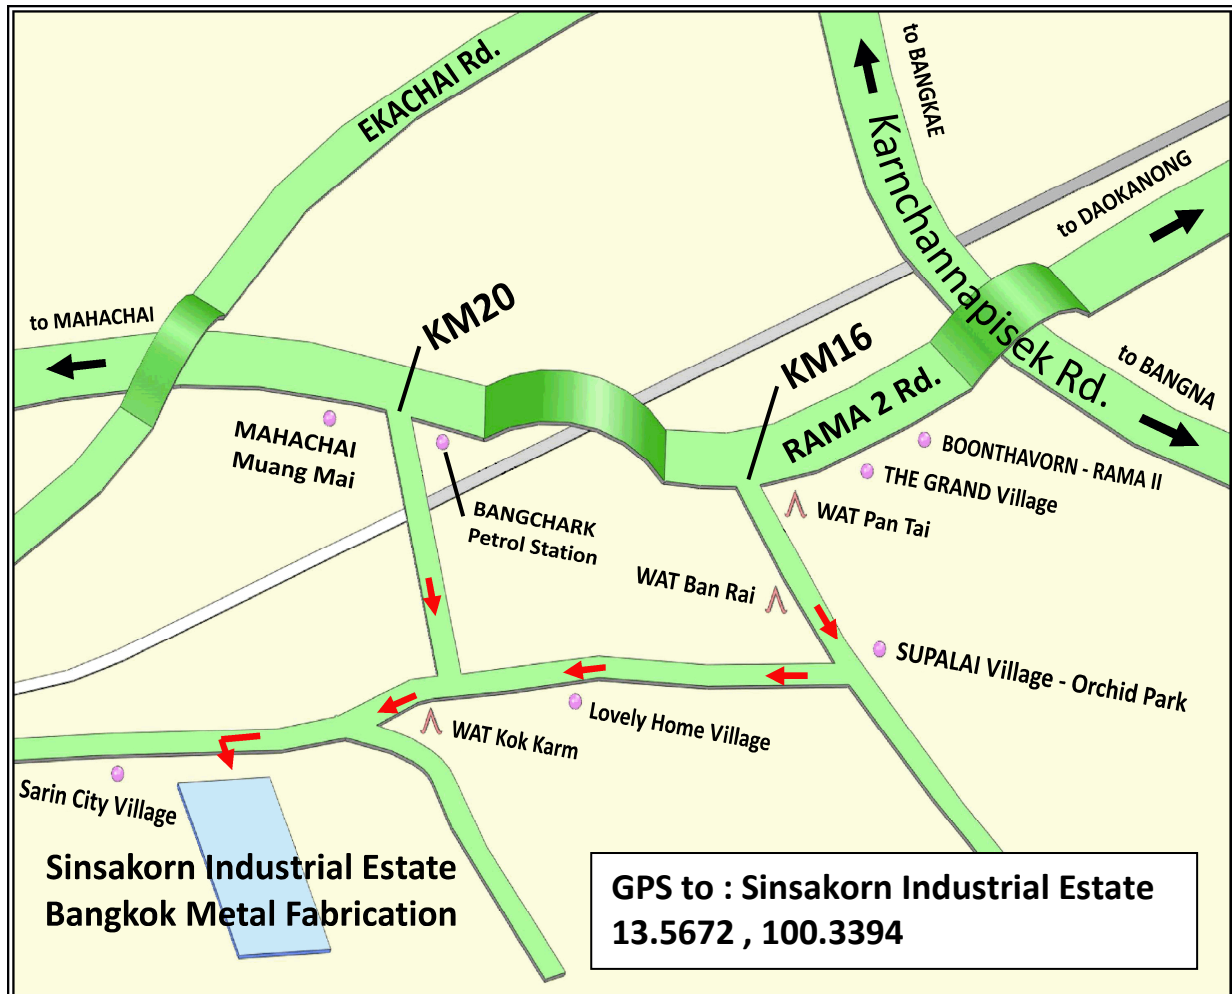

MAP LOCATION : BANGKOK METAL FABRICATION CO.,LTD.

Direction to Bangkok Metal Fabrication

Start from RAMA II Rd., head to Mahachai / Samutsakorn, there are 2 ways to come to SINSAKORN INDUSTRIAL ESTATE

1. On KM16 : Next to WAT PAN TAI NORRASINGH
2. On KM20 : Next to BANGCHARK petrol station, entrance of SARIN CITY village
(Using GPS would be more convenient)

When you are in front of SINSAKORN INDUSTRIAL ESTATE, go straight on pass the security guardhouse and turn left at the roundabout to S2 Road, then drive along the way for 1.2 km. The company is located on the right next to the sub electrical station.